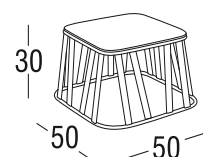

Design: Plazzogna - Papparotto  
Product: Coffee table  
Sizes: **cm 50x50x30h (20"x20"x12"h)**

### FEATURES

**Frame:** Aluminum  
Polyester powder coating (Akzo Nobel)  
**Top:** HPL (high pressure laminate)  
**Glides:** Nylon PA6  
**Finishings:** White, Coffee

Net weight unit  6  
Gross weight  8  
Unit per package 1  
Package sizes  cm 54x54x36h  
Package volume m<sup>3</sup> 0,11